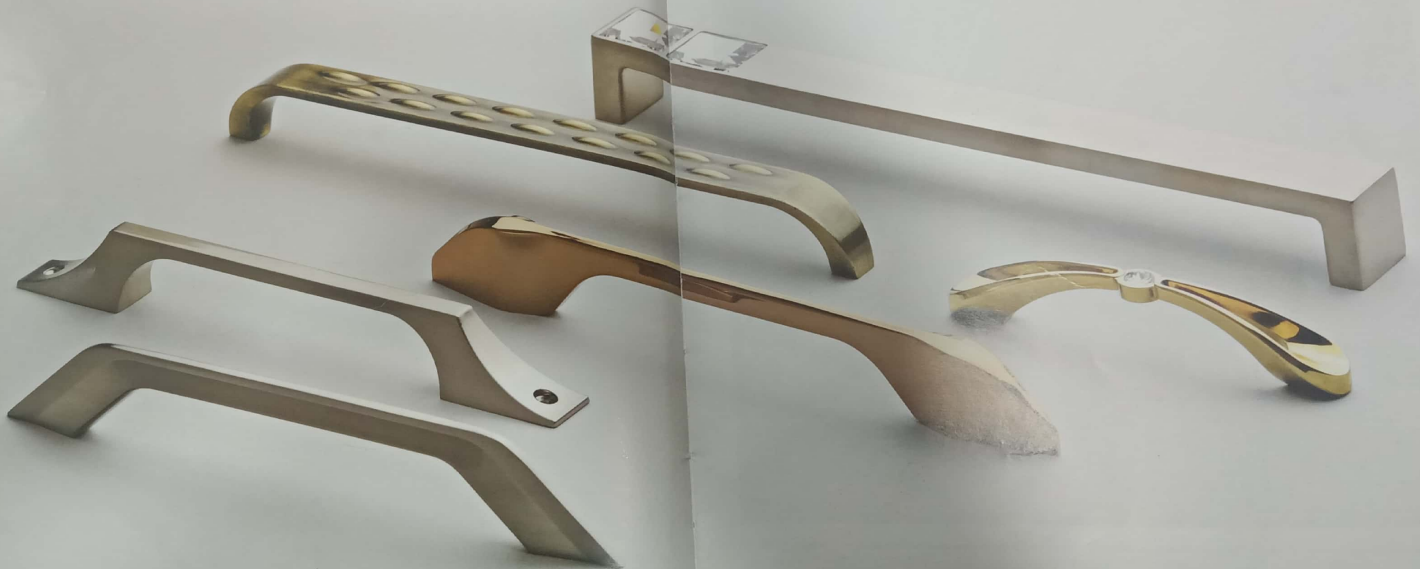

contents

Cabinet Handles	1-42
Mortise Handles	43-52
Pull Handles	53-57
Lock Set	58
Drawer Puller	59-69
Drawer Knobs	70-72
Key Hole	73
Door Accessories	74
Tower Bolts	75-77
Door Closer	78
Hinges	79-80
Hooks	81-84
Allieds	85-88

Cabinet Handles

For your everyday workout