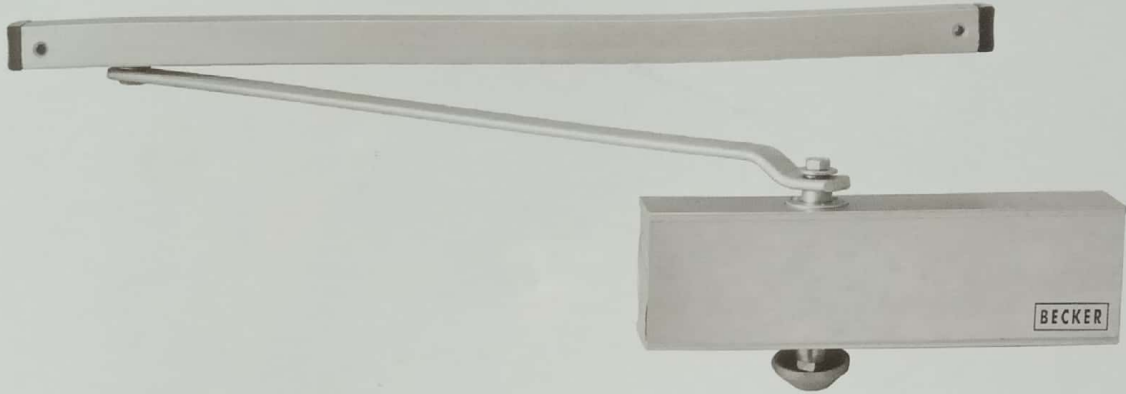

20

**TOWER BOLT
NECK**
(For Stone Frame)

01
Aluminum

PLATE SS

PELMET ARM

45kg

SMALL DOOR CLOSER
Colour : Silver

80kg