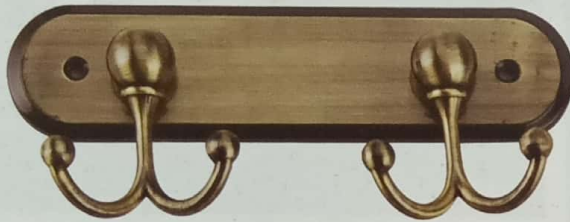

KT-112

Finishes Available :
Chrome / Antique

KT-140

Finishes Available : Chrome / Gold

Finishes Available : Chrome / Antique