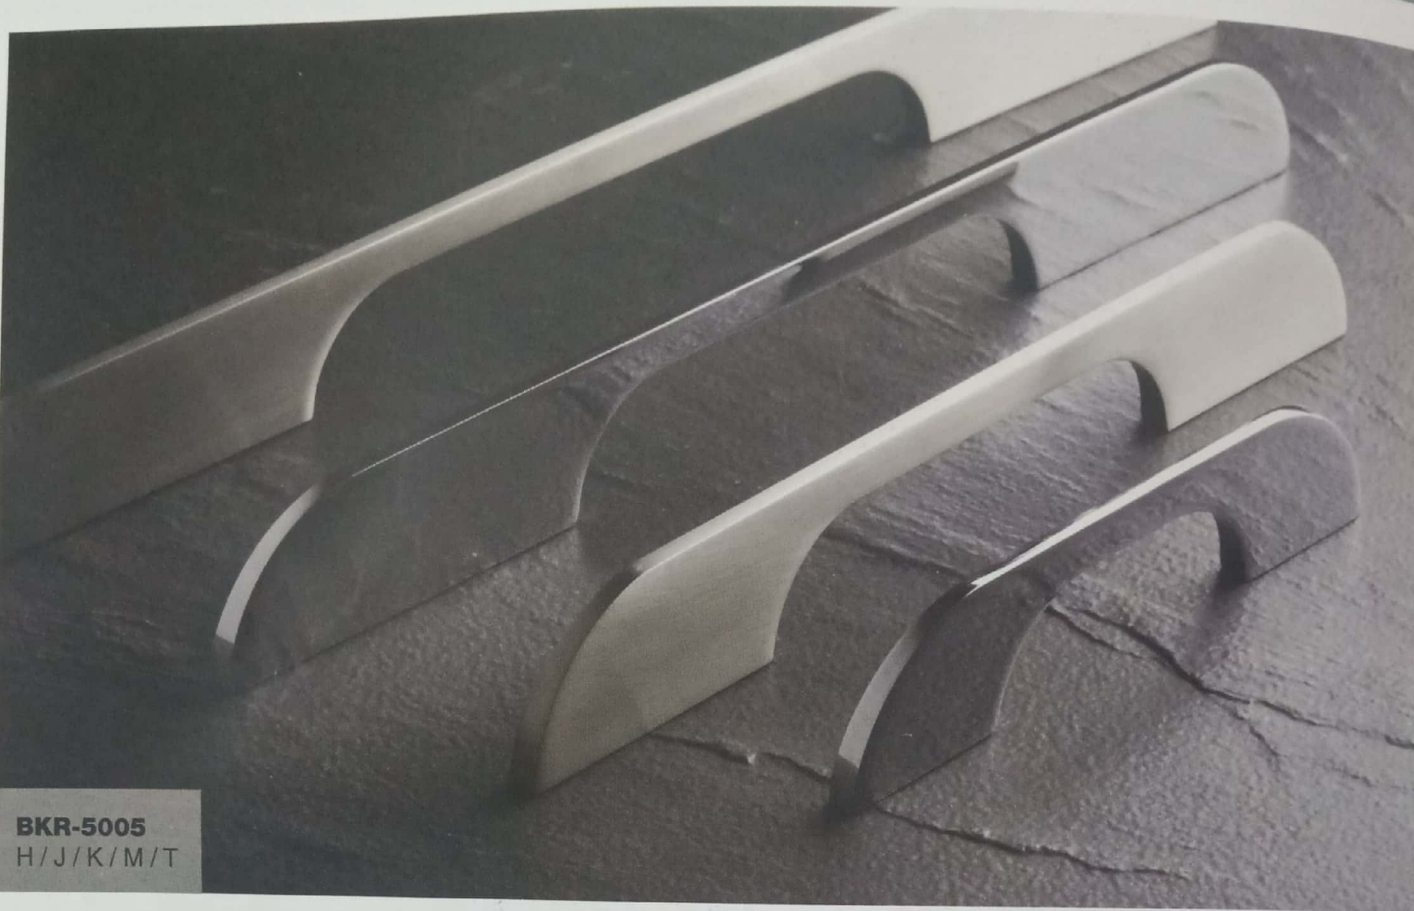

BKR-4125
H/J/L/T/U

BKR-4095
H/J/L/N

BKR-4100
H/J/K

Cabinet Handles

Size (in mm) : 32 | 64 | 96 | 128 | 160 | 192 | 224 | 256 | 288 | 320 | 450 | 480 | 600
Ref. Code : D | G | H | I | J | K | L | M | N | T | U | V | W