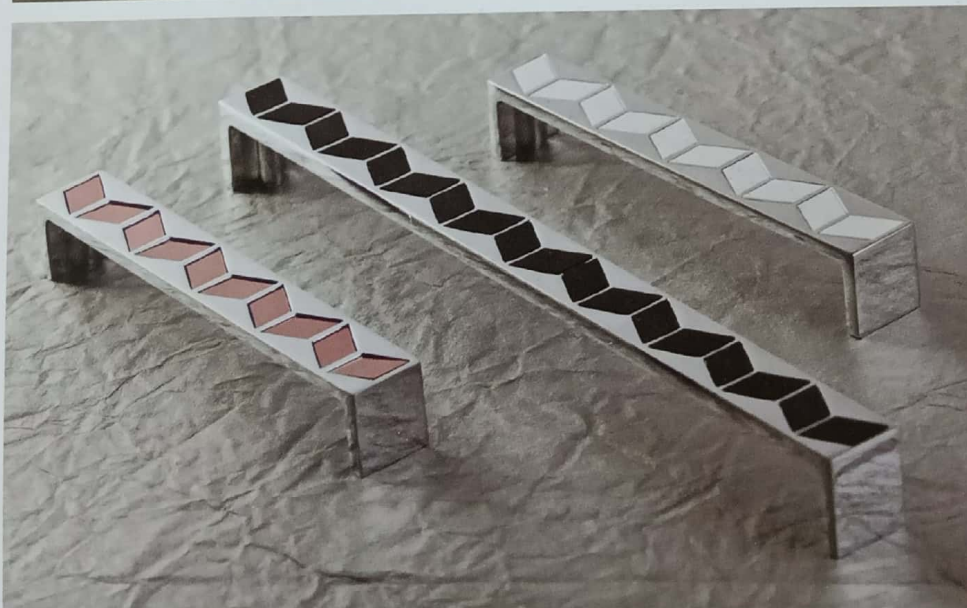

BKR-3005
H/J/L/N

BKR-3075
H/J/L/N

BKR-1020
H/J/L/N

Cabinet Handles

Size (in mm) :	32	64	96	128	160	192	224	256	288	320	450	480	600
Ref. Code :	D	G	H	I	J	K	L	M	N	T	U	V	W

BKR-4060
H/J/L/N

BKR-3020
H/J/L/N

BKR-4050
H/J/L/N