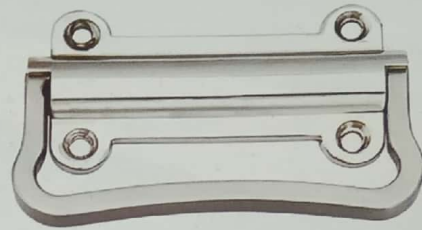

Size (in mm) : 32 | 64 | 96 | 128 | 160 | 192 | 224 | 256 | 288 | 320 | 450 | 480 | 600
 Ref. Code : D | G | H | I | J | K | L | M | N | T | U | V | W

SS Matt

Antique

Chrome

DS-300

DS-201

DS-121

DS-240/241/242
H/I/J