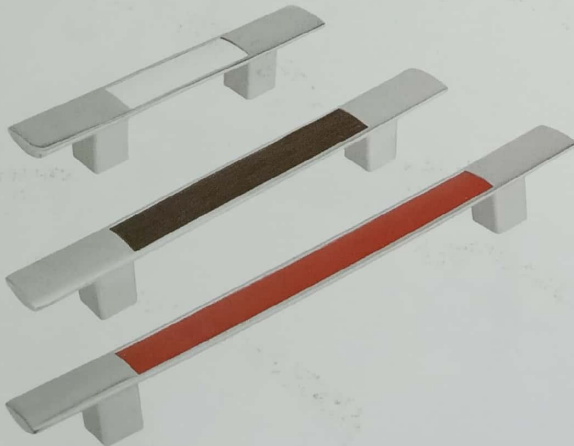

BKR-2000
H/J/L/N