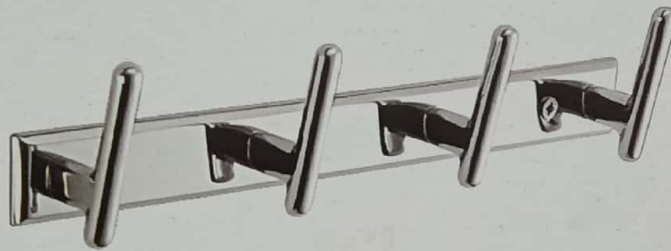

BUTT SLOW MOVEMENT (STEEL)
 Size : 3" x ¾" x ¾"

'W' HINGE

'L' HINGE

BALL BEARING (ANTIQUE)

RAILWAY (BRASS)
 Size :
 3" x 7/8" x 1/8" | 4" x 1" x 1/8"
 5" x 1" x 1/8"

RAILWAY SLOW MOVEMENT (ANTIQUE)
 Size :
 3" x 7/8" x 1/8" | 4" x 1" x 1/8"
 5" x 1" x 1/8"

BUTT SLOW MOVEMENT (S/LEG)
 Size : 3" x ½" x ¾"

RAILWAY SLOW MOVEMENT (S/LEG)

hooks

KP-25
2 / 3 / 4 / 6 Hooks

KP-15
2 / 3 / 4 / 6 Hooks

KP-10
1 / 2 / 3 / 4 Hooks

KP-12
1 / 2 / 3 / 4 / 5 / 6 Hooks

KP-11
1 / 2 / 3 / 4 / 5 / 6 Hooks