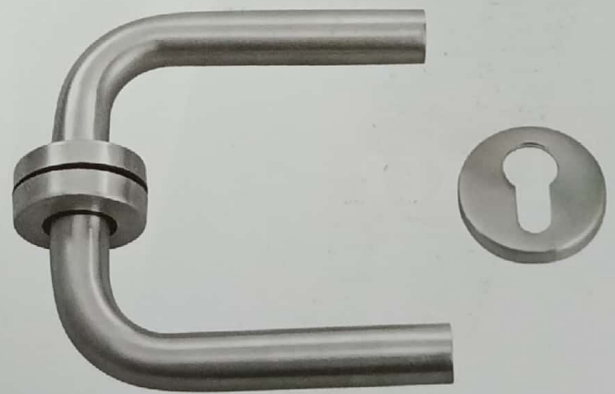

150
Eco, Rose

'D' TYPE

MH-1012

MH-1011

'L' TYPE

DH-2090
250 / 300mm

pull handles

A pull with an elegance