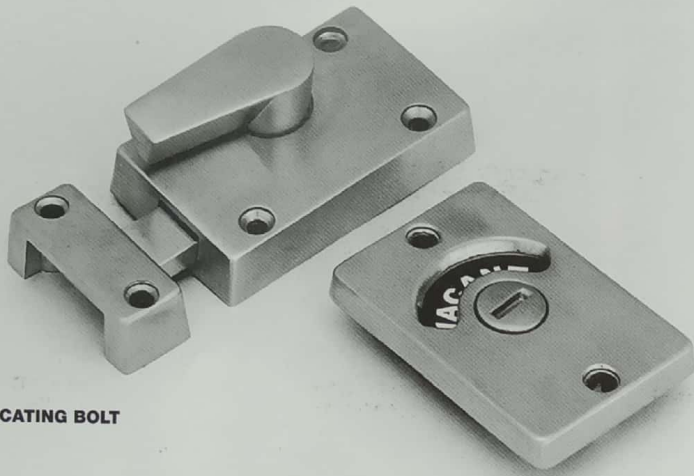

OVAL BRACKET

BRASS PUSH CATCHER

CABLE MANAGER
Small / Big

CRYSTAL MIRROR CAP
20mm / 25mm

INDICATING BOLT

CENTER STAND

DOUBLE SLOT CHANNEL

10mm CHANNEL