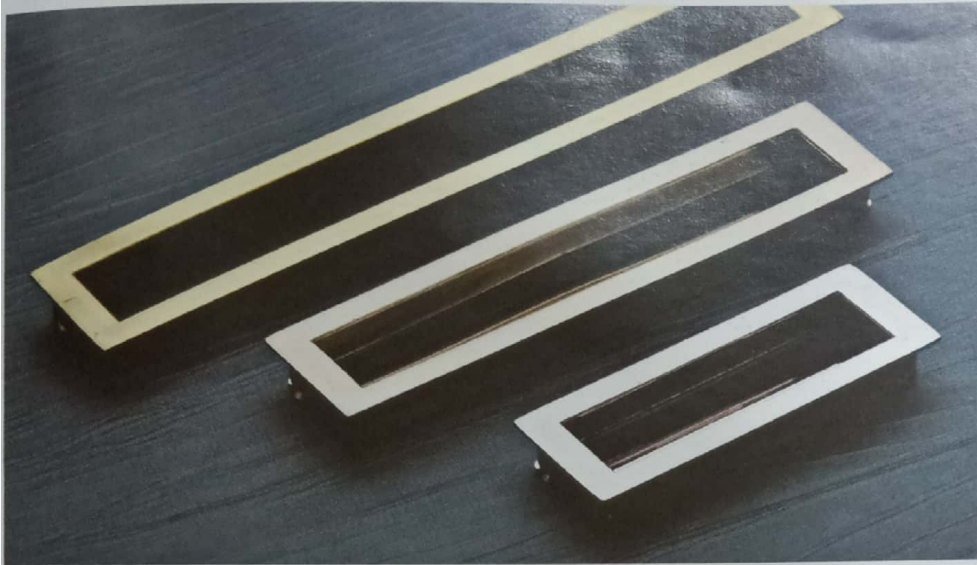

Drawer Pullers

Size (in mm) : 32 | 64 | 96 | 128 | 160 | 192 | 224 | 256 | 288 | 320 | 450 | 480 | 600
Ref. Code : D | G | H | I | J | K | L | M | N | T | U | V | W

DP-250
H/J/L