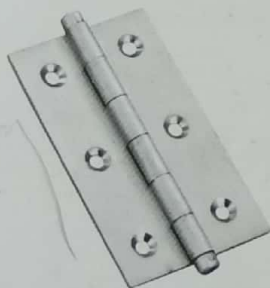

RAILWAY SLOW MOVEMENT

STAINLESS STEEL 202 PREMIUM
 Size : 3 / 4 / 5 inches

SUS 304 STAINLESS STEEL
 Size :
 3" x 2" x 2.5" | 4" x 2.5" x 2.5"
 5" x 2.5" x 2.5"

BALL BEARING
 Size :
 75 x 50 x 2½mm
 100 x 75 x 3.0mm
 125 x 75 x 3.0mm
 150 x 75 x 3.0mm