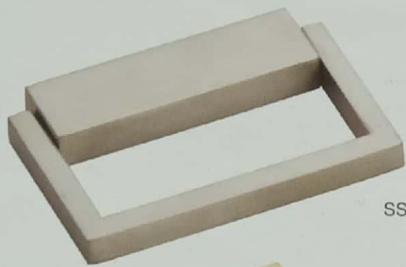

Size (in mm) : 32 | 64 | 96 | 128 | 160 | 192 | 224 | 256 | 288 | 320 | 450 | 480 | 600
Ref. Code : D | G | H | I | J | K | L | M | N | T | U | V | W