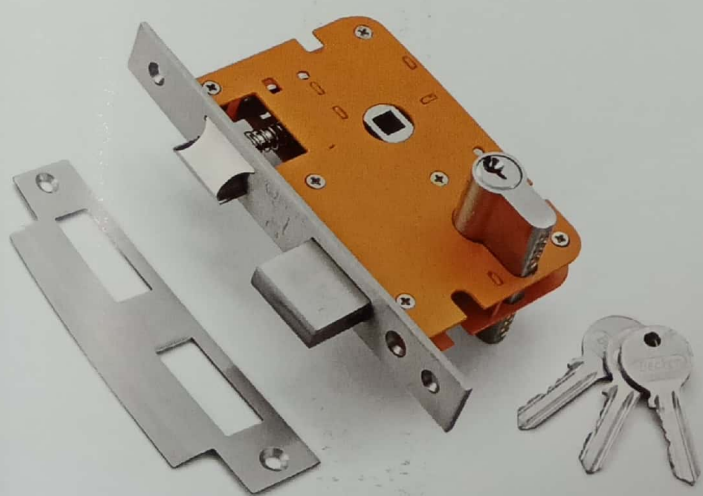

ECO LOCK BODY