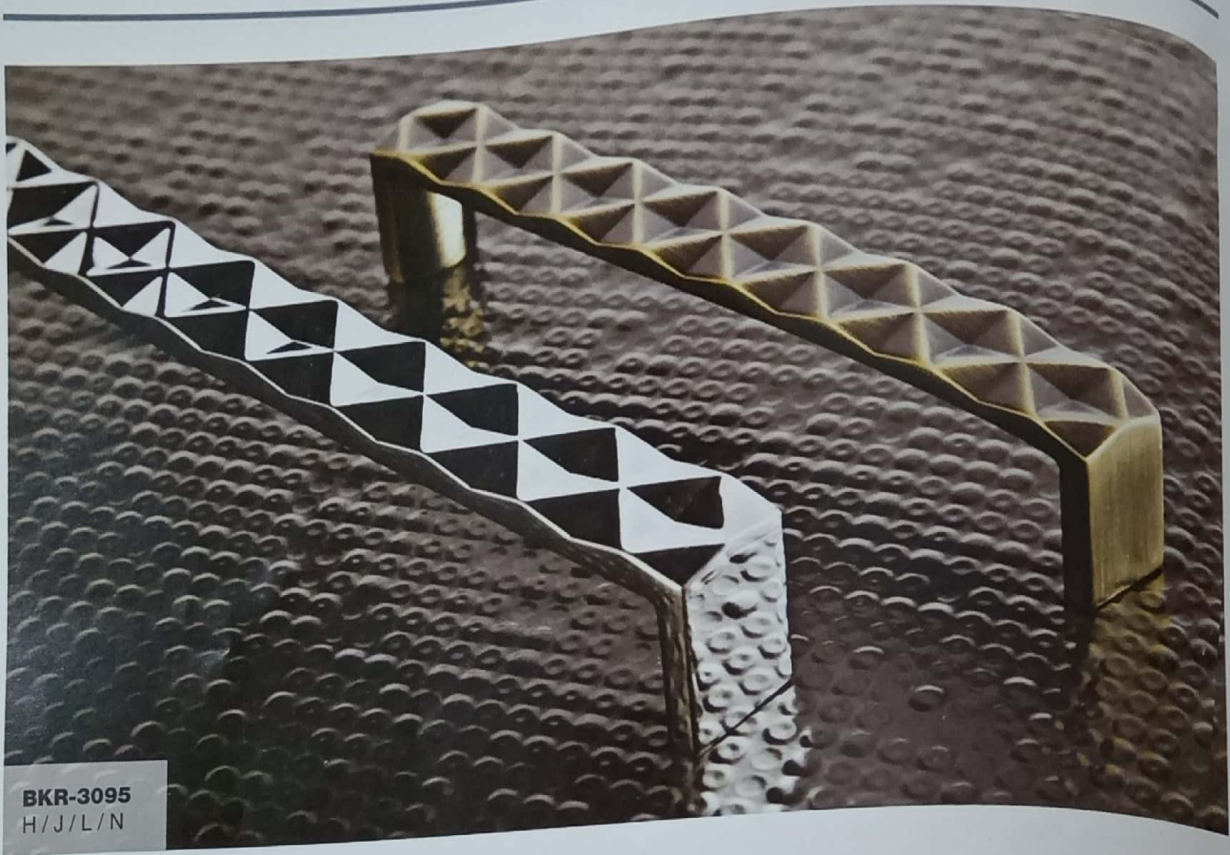

Cabinet Handles

Size (in mm) :	32	64	96	128	160	192	224	256	288	320	450	480	600
Ref. Code :	D	G	H	I	J	K	L	M	N	T	U	V	W

BKR-3090
H/J/L/T

BKR-2090
H/J/L/N

BKR-3010
H/J/L/T / 450mm

Cabinet Handles

Size (in mm) : 32 | 64 | 96 | 128 | 160 | 192 | 224 | 256 | 288 | 320 | 450 | 480 | 600
Ref. Code : D | G | H | I | J | K | L | M | N | T | U | V | W