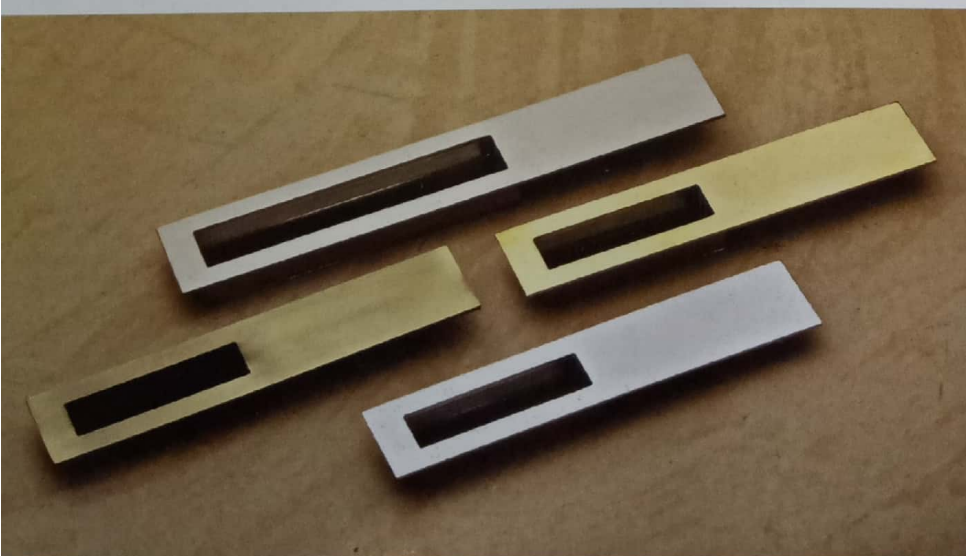

Drawer Pullers

Size (in mm) : 32 | 64 | 96 | 128 | 160 | 192 | 224 | 256 | 288 | 320 | 450 | 480 | 600
Ref. Code : D | G | H | I | J | K | L | M | N | T | U | V | W

DP-250
H/J/L

DP-150
D/G/H/I/J/K/L

DP-270
H/J