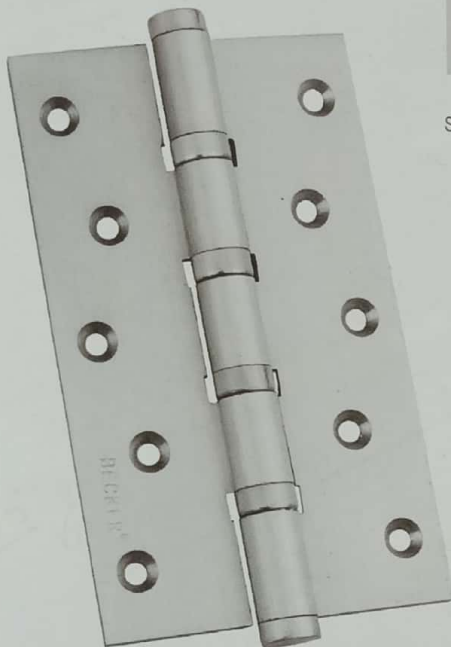

BIG DOOR CLOSER
Colour : Silver

BIG DOOR CLOSER
Colour : Golden

BIG DOOR CLOSER
Colour : Teakwood

PICKER[®]

hinges

SCREWS
 Sizes Available (in mm) :
 38 x 8, 32 x 8,
 25 x 6, 19 x 6, 19 x 4

BALL BEARING WITH FANCY CAP
 Size in mm :
 75 x 50 x 2½ | 100 x 75 x 3.0
 125 x 75 x 3.0 | 150 x 75 x 3.0

RAILWAY SLOW MOVEMENT

STAINLESS STEEL 202 PREMIUM
 Size : 3 / 4 / 5 inches

SUS 304 STAINLESS STEEL
 Size :
 3" x 2" x 2.5" | 4" x 2.5" x 2.5"
 5" x 2.5" x 2.5"

BALL BEARING
 Size :
 75 x 50 x 2½mm
 100 x 75 x 3.0mm
 125 x 75 x 3.0mm
 150 x 75 x 3.0mm