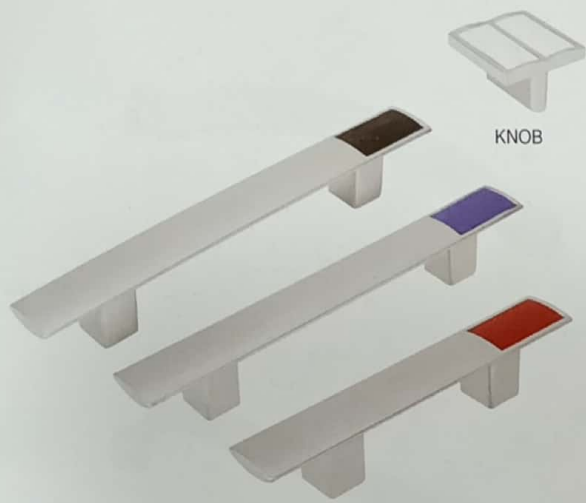

BKR-08
G/H/I/J/K/L/N/T/V

BKR-1020
H/J/L/N

Cabinet Handles
COLOUR

Size (in mm) :	32	64	96	128	160	192	224	256	288	320	450	480	600
Ref. Code :	D	G	H	I	J	K	L	M	N	T	U	V	W

KNOB

BKR-1055
H/J/L/N

BKR-2040
H/J/L/N

BKR-2035
H/J/L/N