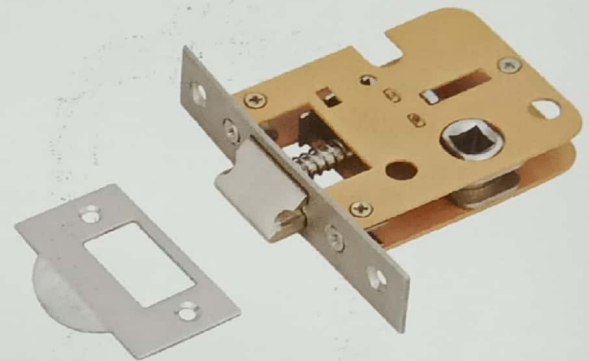

BKR-820
Pull Handle
Chrome / SS Matt
Size : 302mm

MORTISE LATCH