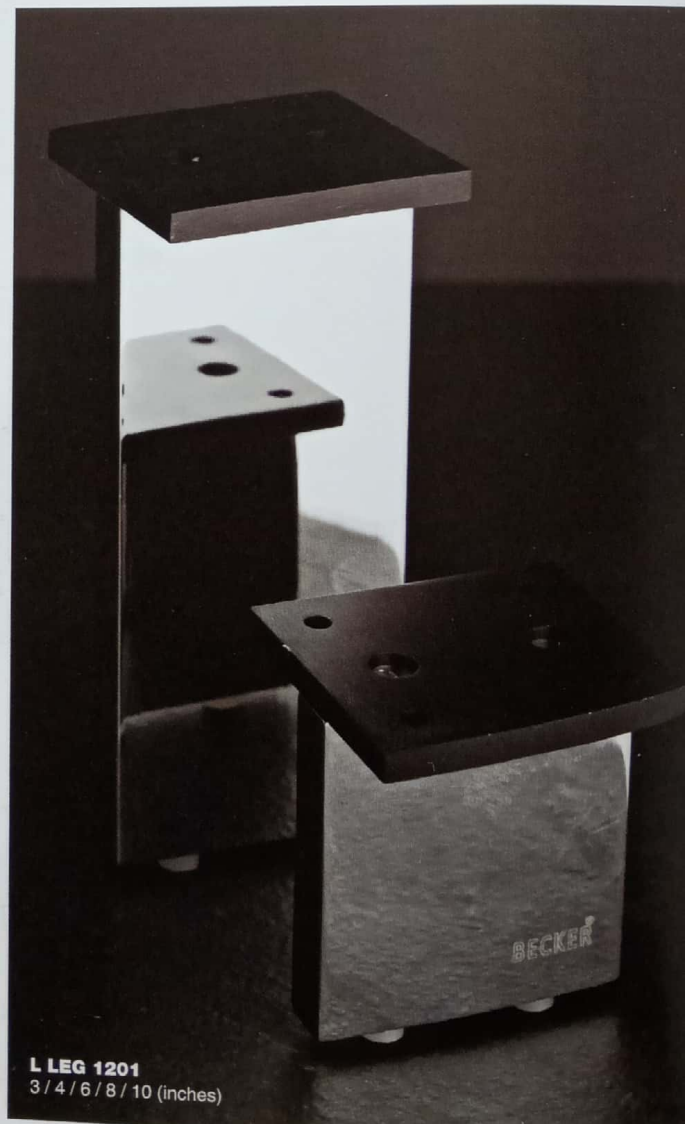

L LEG 1201
3/4/6/8/10 (inches)