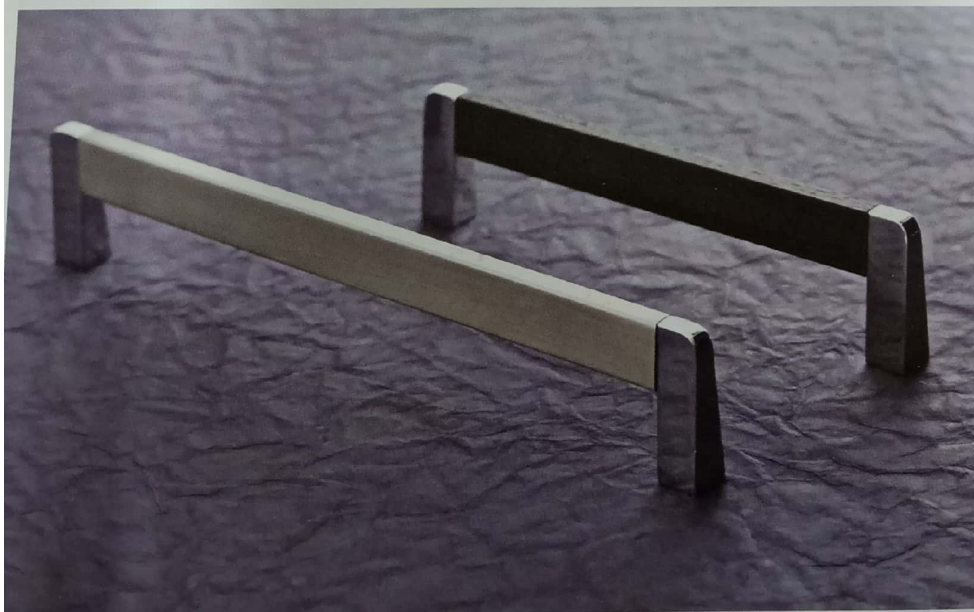

Cabinet Handles

Size (in mm) :	32	64	96	128	160	192	224	256	288	320	450	480	600
Ref. Code :	D	G	H	I	J	K	L	M	N	T	U	V	W

BKR-3090
H/J/L/T

BKR-2090
H/J/L/N

BKR-3010
H/J/L/T / 450mm

Cabinet Handles

Size (in mm) : 32 | 64 | 96 | 128 | 160 | 192 | 224 | 256 | 288 | 320 | 450 | 480 | 600
Ref. Code : D | G | H | I | J | K | L | M | N | T | U | V | W