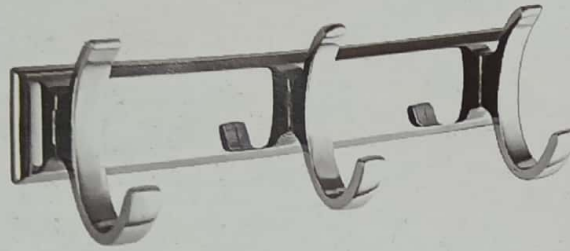

KP-25
2 / 3 / 4 / 6 Hooks