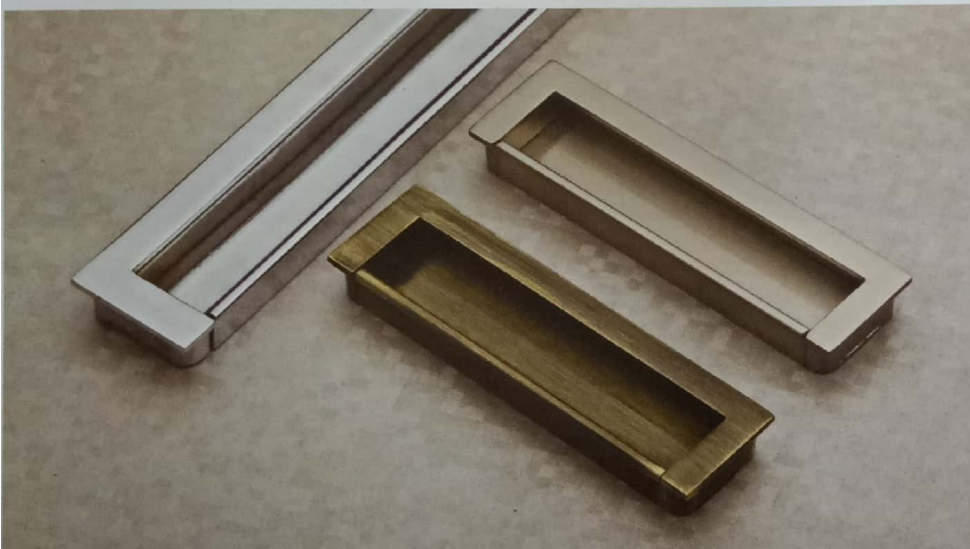

DP-250
H/J/L

DP-150
D/G/H/I/J/K/L