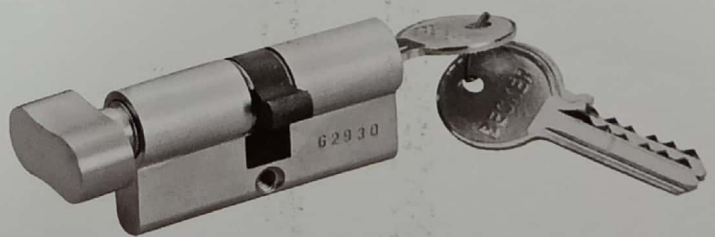

CYLINDER
60mm / 70mm / 80mm