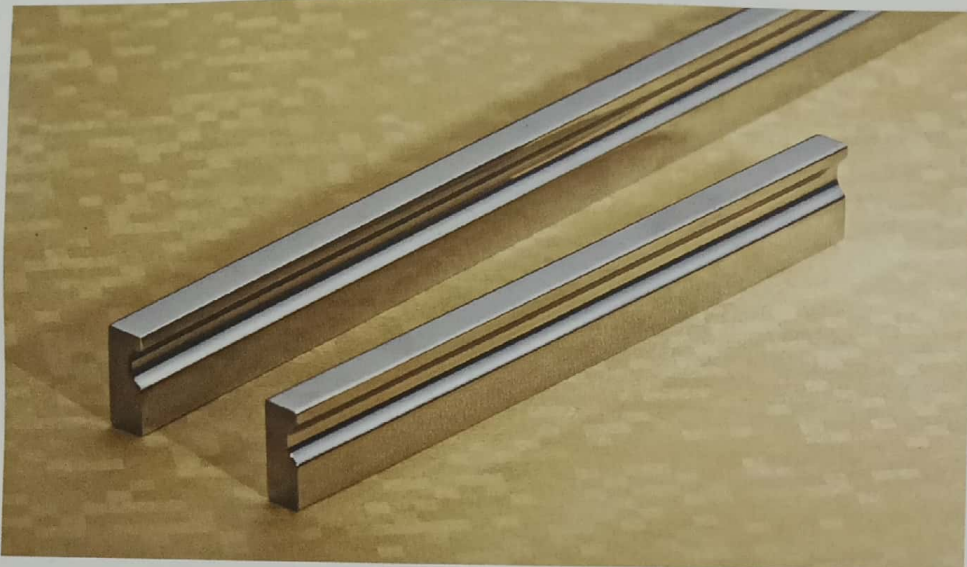

Cabinet Handles

Size (in mm) : 32 | 64 | 96 | 128 | 160 | 192 | 224 | 256 | 288 | 320 | 450 | 480 | 600
Ref. Code : D | G | H | I | J | K | L | M | N | T | U | V | W

BKR-880
G/H/I/K/M/T