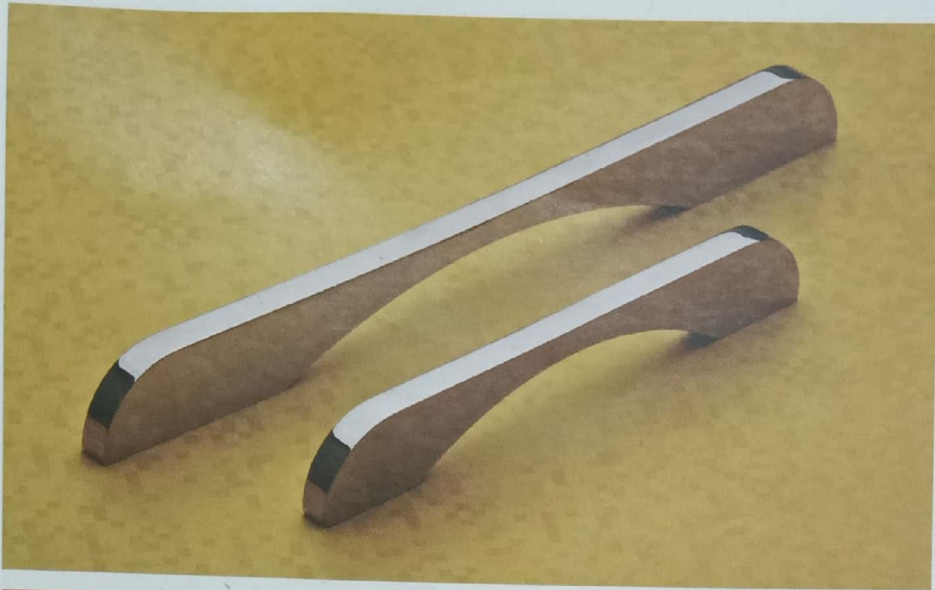

Size (in mm) : 32 | 64 | 96 | 128 | 160 | 192 | 224 | 256 | 288 | 320 | 450 | 480 | 600
Ref. Code : D | G | H | I | J | K | L | M | N | T | U | V | W

BKR-4110
I/K/M/T/30"/36"

Cabinet Handles

Size (in mm) : 32 | 64 | 96 | 128 | 160 | 192 | 224 | 256 | 288 | 320 | 450 | 480 | 600
Ref. Code : D | G | H | I | J | K | L | M | N | T | U | V | W