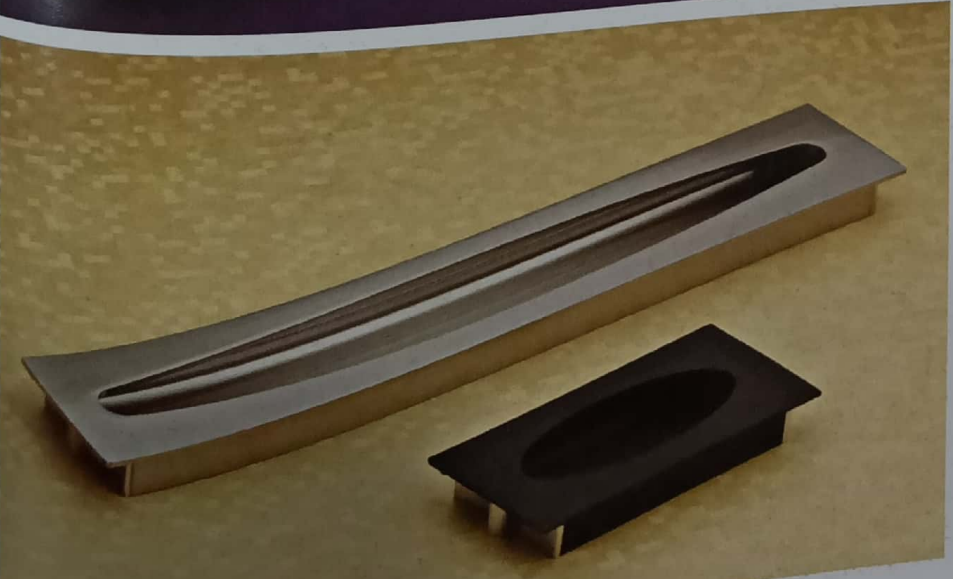

DP-240
H/I/J/L

DP-280
H/J/L/N