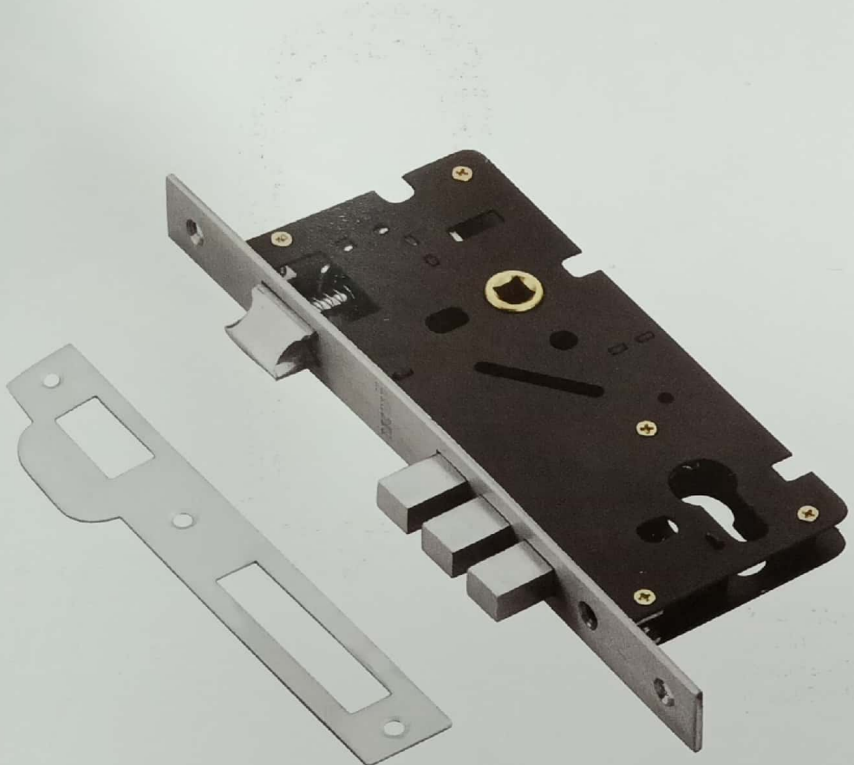

3 BULLET LOCK BODY
(SS-304/202 Grade)