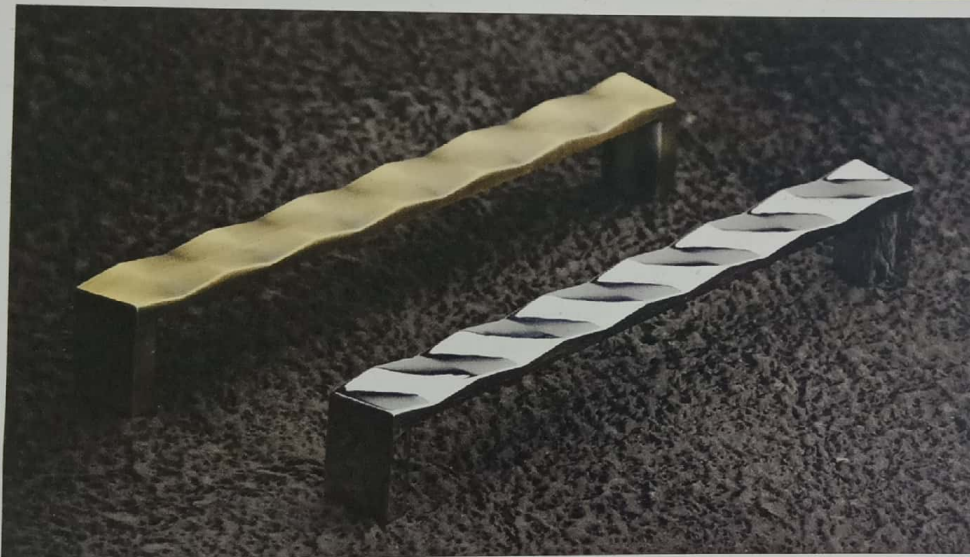

BKR-880
G/H/I/K/M/T

BKR-4075
H/J/L/N