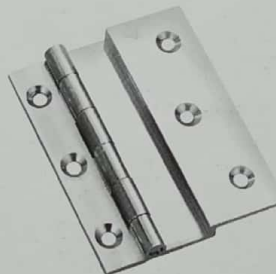

STAINLESS STEEL 202 PREMIUM
Size : 3 / 4 / 5 inches